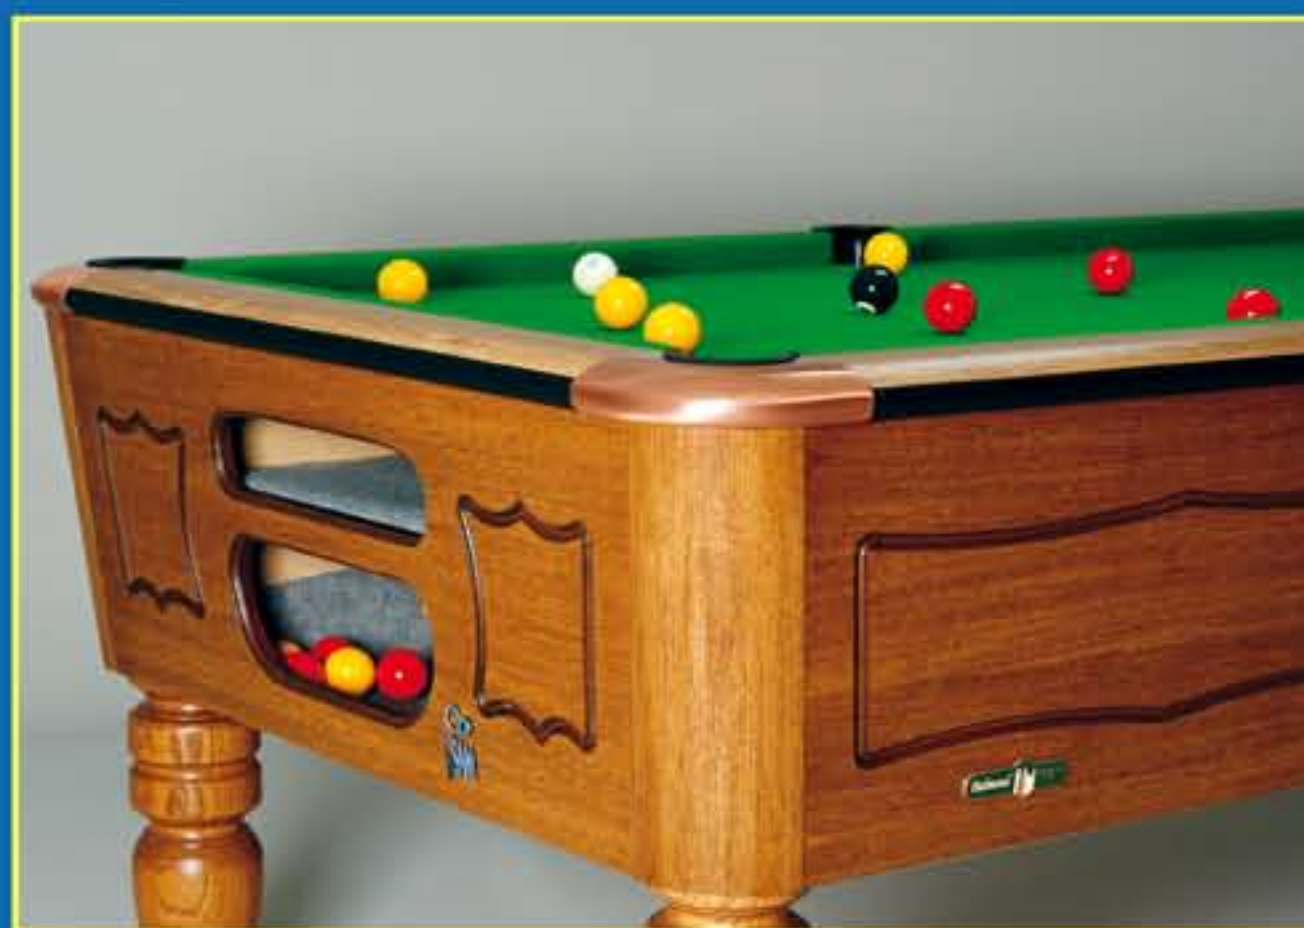

GAMA DE POOL INGLÉS ENGLISH POOL RANGE